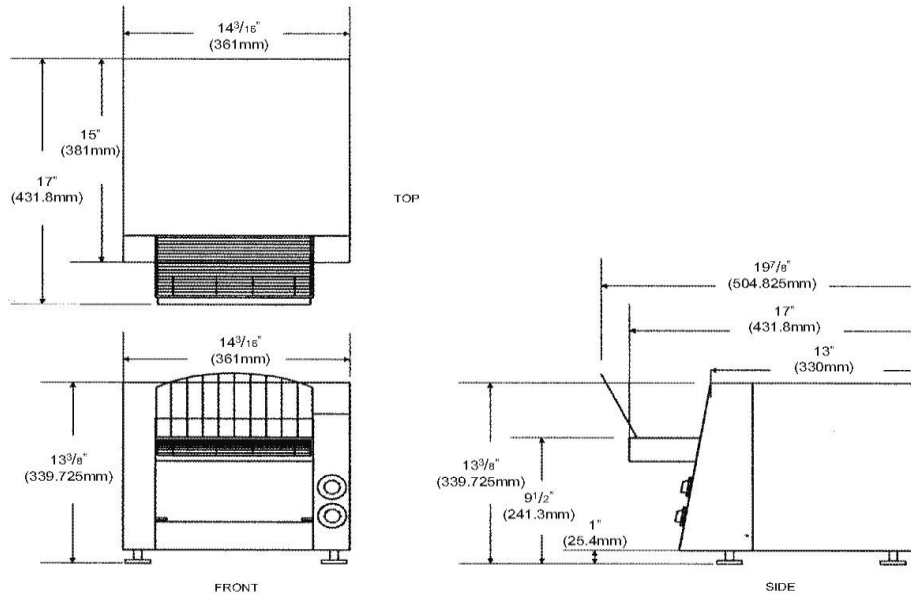

GENERAL SUPPLY FOOD CENTER CO., LTD.

บริษัท เจนเนอรัล ซัพพลาย ฟู้ด เซนเตอร์ จำกัด

219/22-23 หมู่ 6 ต.บางเขน อ.เมืองนนทบุรี จ.นนทบุรี 11000

219/22-23 Moo 6 Bangkhen, Muang Nonthaburi, Nonthaburi 11000

TEL. 662-525 4910-7 FAX. 662-525 4918-9

E-mail : sales@generalsupply.co.th